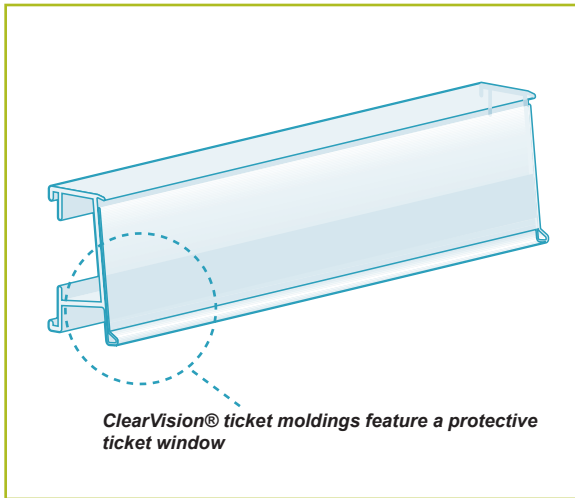

ClearVision® Series 35MG

for Magna-Bar® applications

clip-on ticket molding

Cost effective clip-on solution.

The ClearVision® Series 35MG is specifically designed to fit industry standard Magna-Bar® assembly systems.

Features

- Clips securely onto standard Magna-Bar® assembly systems
- Suitable for cold and frozen merchandising environments
- Displays, protects and holds 1.25"H tickets securely in position
- Ships complete with ticket molding connectors to join 2 moldings together in a single run. 10 connectors per 25 pack of ticket moldings.

ClearVision® non-adhesive ticket molding advantages:

- Replace expensive adhesive labels with plain paper
- Protect labels from moisture damage
- Quick and easy label changes
- Manufactured with the highest available level of UV protection to minimize premature yellowing and aging of PVC plastics