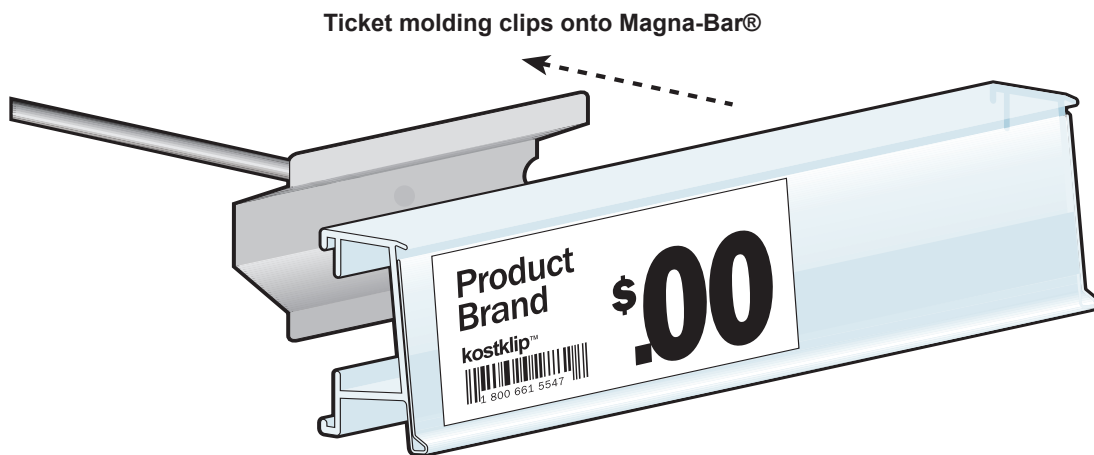

kostklip™

Toll Free North America 1-800-661-5547

Kost Klip Manufacturing Ltd. | www.kostklip.com | sales@kostklip.com

35MG_110509 | Printed in Canada