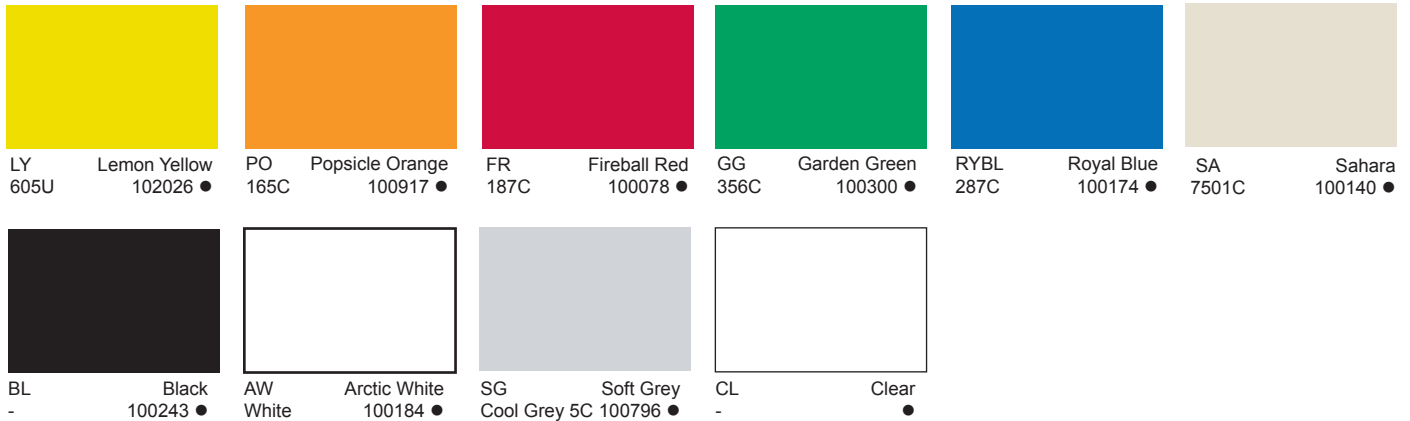

ClearVision® Series Product for distribution

extrusion color chart

stock color tint availability

Tint colors shown below are stocked and available for our plastic extruded products such as **ClearVision®** ticket moldings and label holders. Tint color availability does not infer availability of **finished** ticket molding or label holder product in those colors however. Minimum runs may apply.

Non-stock colors are available but require a minimum order volume and additional lead time to produce. Please contact us for any custom color matching requirements. Charges for specific color matching may apply.

Stocked Standard Color Tints ●

Warning: Colors shown here may shift in color depending on the printer model and/or computer monitor. Pantone color numbers shown, bottom left of the color chip, are intended for use as a guide only, the actual plastic extrusion color will vary.